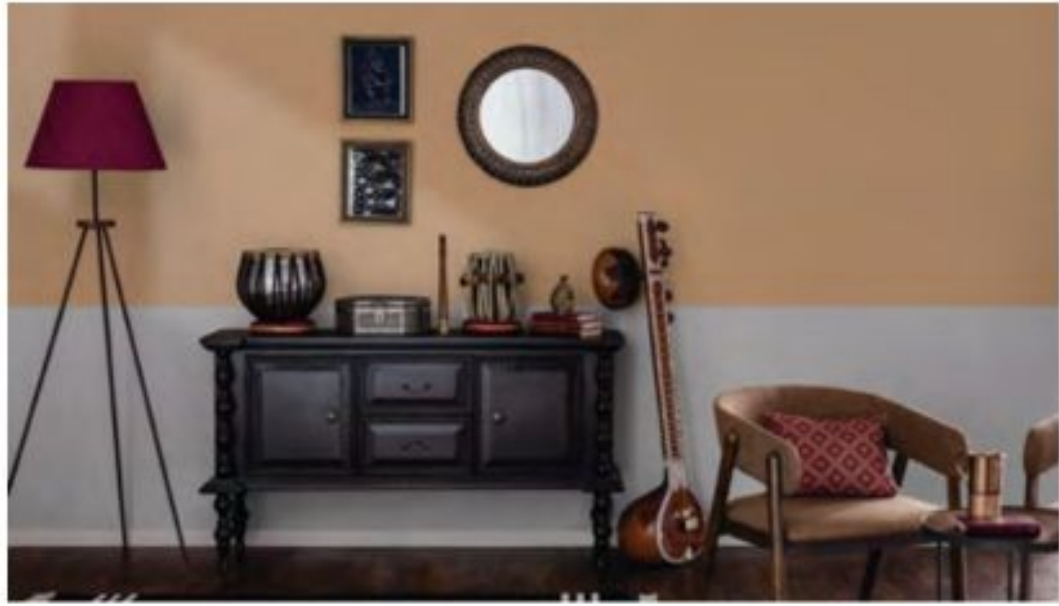

Wall Colour

Wall Colour

Wall Colour

Royale Play Dune Drizzle

BASE COAT
Apcolite Premium Emulsion
0908 White

TOP COAT
Royale Play Dune
M011 Dune Medallion