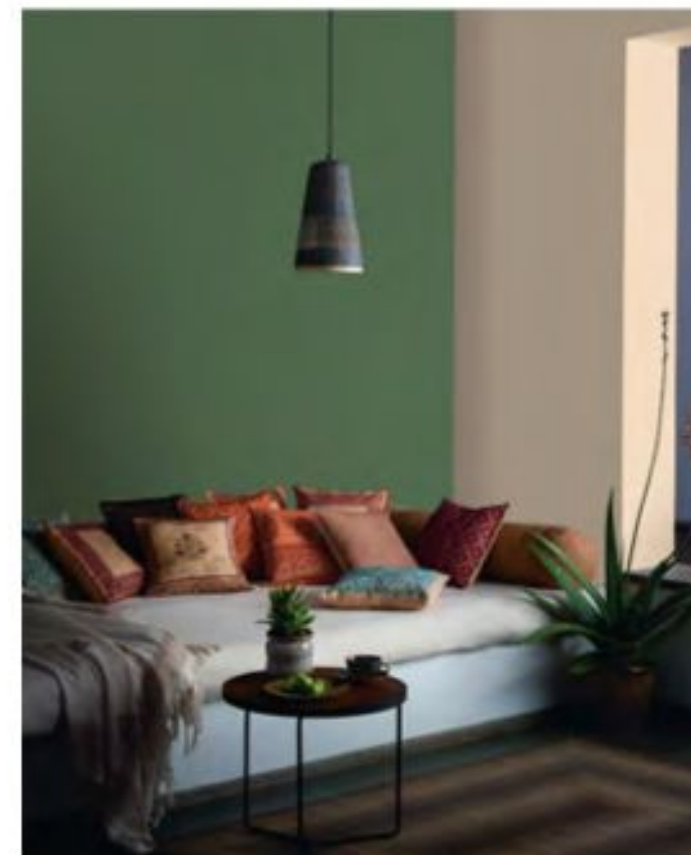

Absorbing colours add depth to a space. Add texture to the wall, colourful fabrics and potted greens to layer the experience.