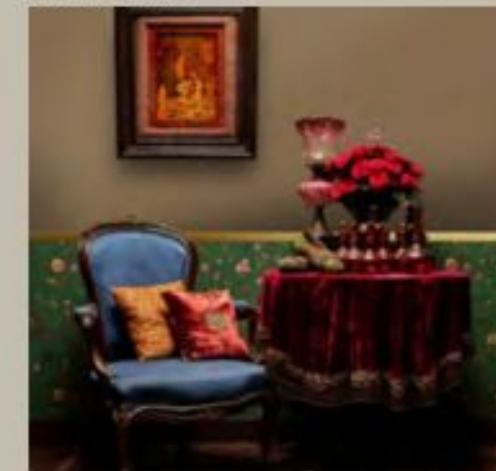

SA27 River Stone