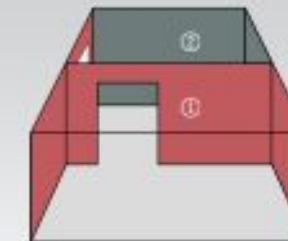

Wall Colour

Royale Play Linen

BASE COAT
Royale Luxury Emulsion
7159 Velvet Night

TOP COAT 1
Royale Play
7960 Mango Shake

TOP COAT 2
Royale Play
7164 Delicate Violet

Wall Colour

Wall Colour