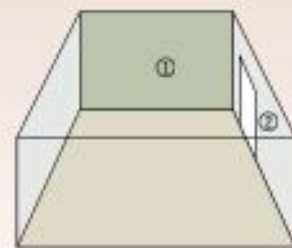

Fresh Pastels meet Soft Neutrals
All it takes for a simple space to come alive is placing a fresh pastel next to a soothing neutral.

Wall Colour

Wall Colour

Wall Colour

WALLFASHION STENCILS

French Riviera

Code: 10321558122
Stencil Size:
2ft x 2ft | 2 pieces
Design Size
9.06 in (H) x 10.83 in (W)

Stencil Colour