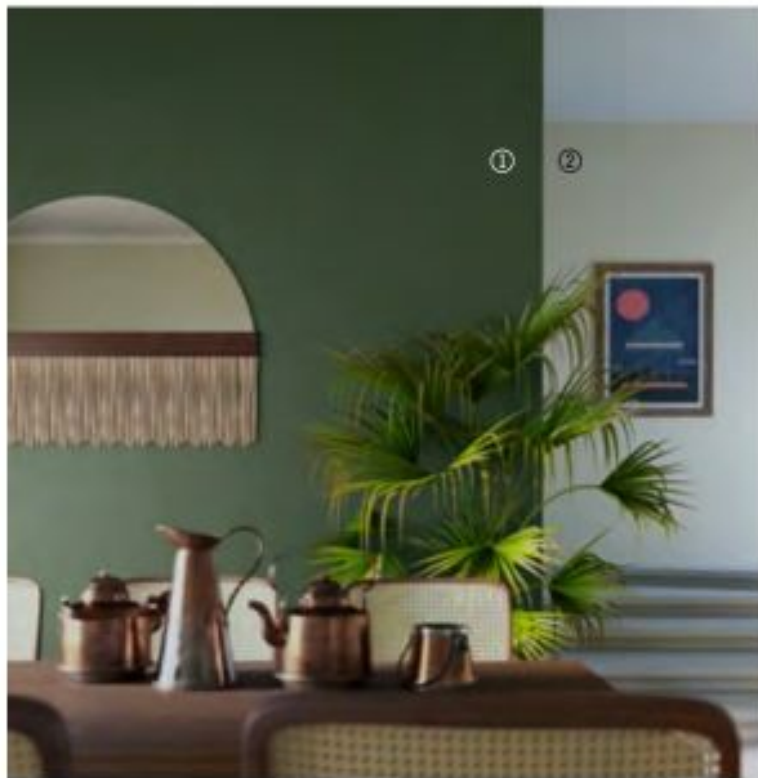

Wall Colour

K002 Burgundy Rosso N
 Wall colour ①

8334 Moonless Sky
 Wall colour ②

Wall Colour

7245 Imperial Blue
 Wall colour ①

8605 Truffle Surprise
 Wall colour ②

INTENSELY CHARMING

For intricately layered spaces like homes, that are rich with memories, anecdotes and heirlooms, pairing lush classic colours with an antique decor gives the space a classic look. For trending colour & styling tips, check out the *ColourNext Decor Directions book*.