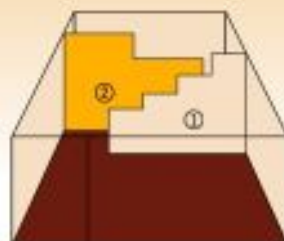

Wall Colour

Wall Colour

Wall Colour

Wall Colour