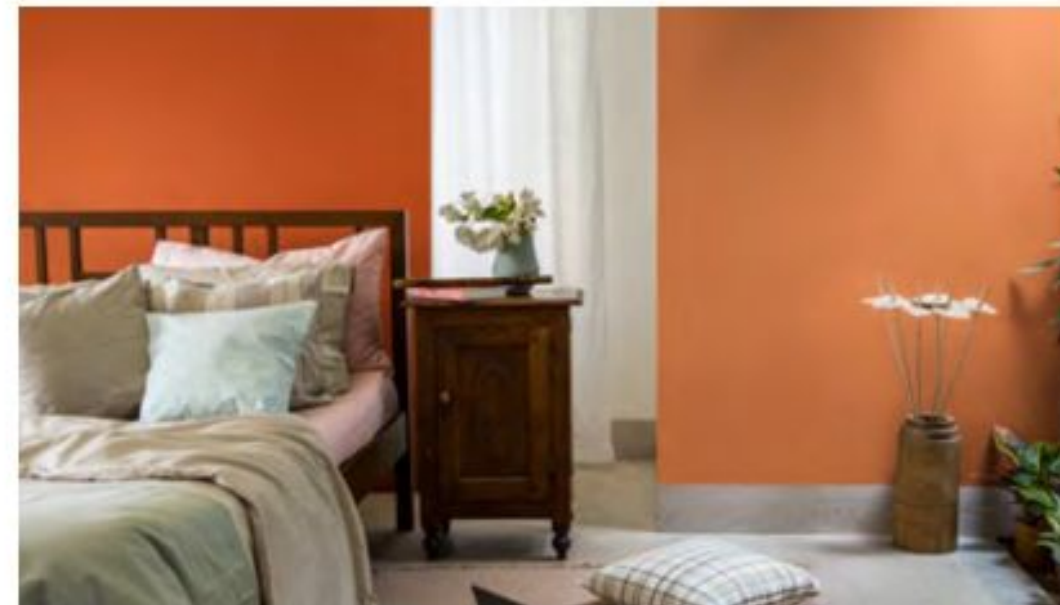

Wall Colour

Wall Colour

Wall Colour

Wall Colour