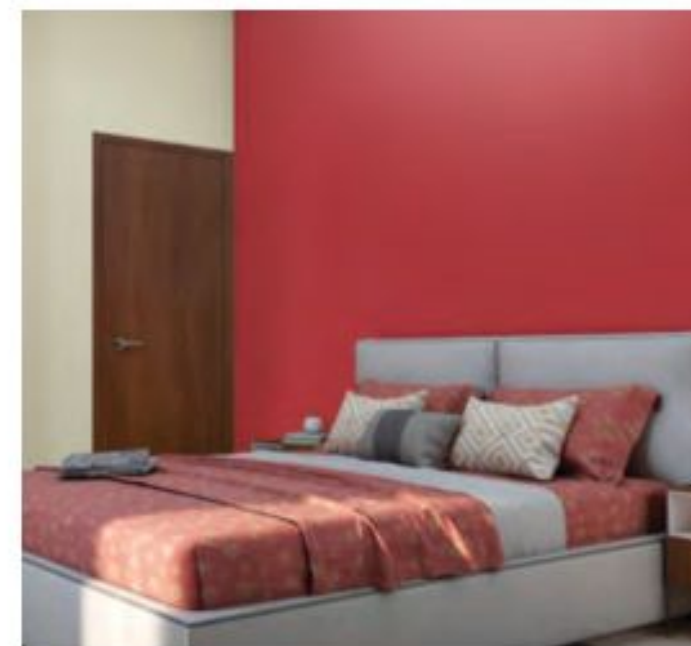

Wall Colour

L126 Sugared Nut
Wall colour ①

X109 Mango Mood
Wall colour ②

Wall Colour

684 Crusade N
Wall colour ①

X176 Konkani Green I
Wall colour ②

Mind the accents

Use stark contrasts to tell a story or a single accent colour to become the dominant wall of the room.