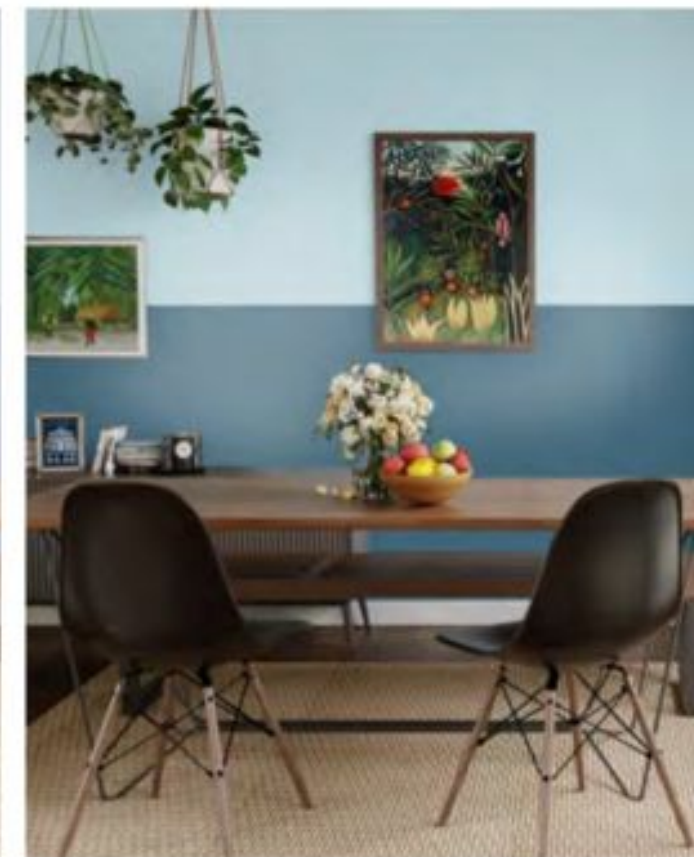

Scan here to know more
about Royale Emulsions

3

Peace

Colours for spaces that feel calming.

Endless skies. Grasslands. Creeks. Dewdrops. Gentle yet Persevering. Calming colours are like a sigh of relief.

Rhythm & Blues
A monochromatic palette in fresh greens and a texture, gives rhythm to a space while purples and blues give it a sense of stillness.