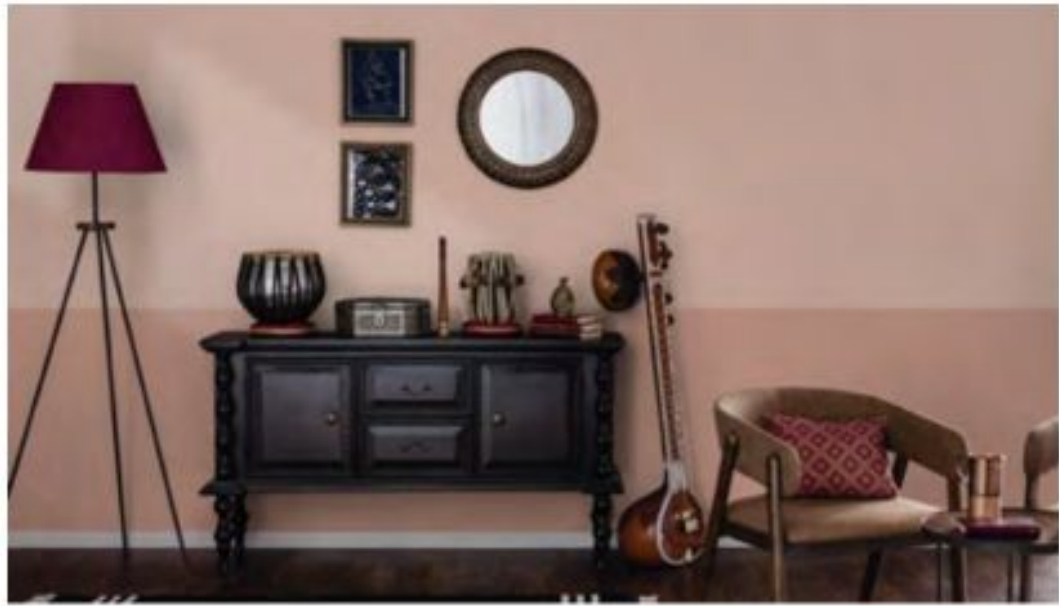

Wall Colour

Wall Colour

Wall Colour

Royale Play Dune Drizzle

BASE COAT
Apcolite Premium Emulsion
0908 White

TOP COAT
Royale Play Dune
M011 Dune Medallion