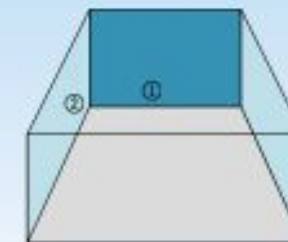

Teals and in-betweens

Paint the adjacent wall in a green or blue to boost or quieten the vivacity of of a teal coloured wall. Lilac on the other hand, can have a rejuvenating effect.

Wall Colour

Wall Colour

Wall Colour

Wall Colour