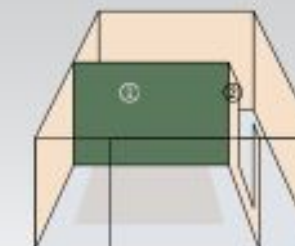

Absorbing colours add depth to a space. Add texture to the wall, colourful fabrics and potted greens to layer the experience.

Wall Colour

Royale Play Combing
BASE COAT
Royale Luxury Emulsion
8631 Prairie Island
TOP COAT
Royale Play
X136 Purple Prose

Wall Colour

Wall Colour