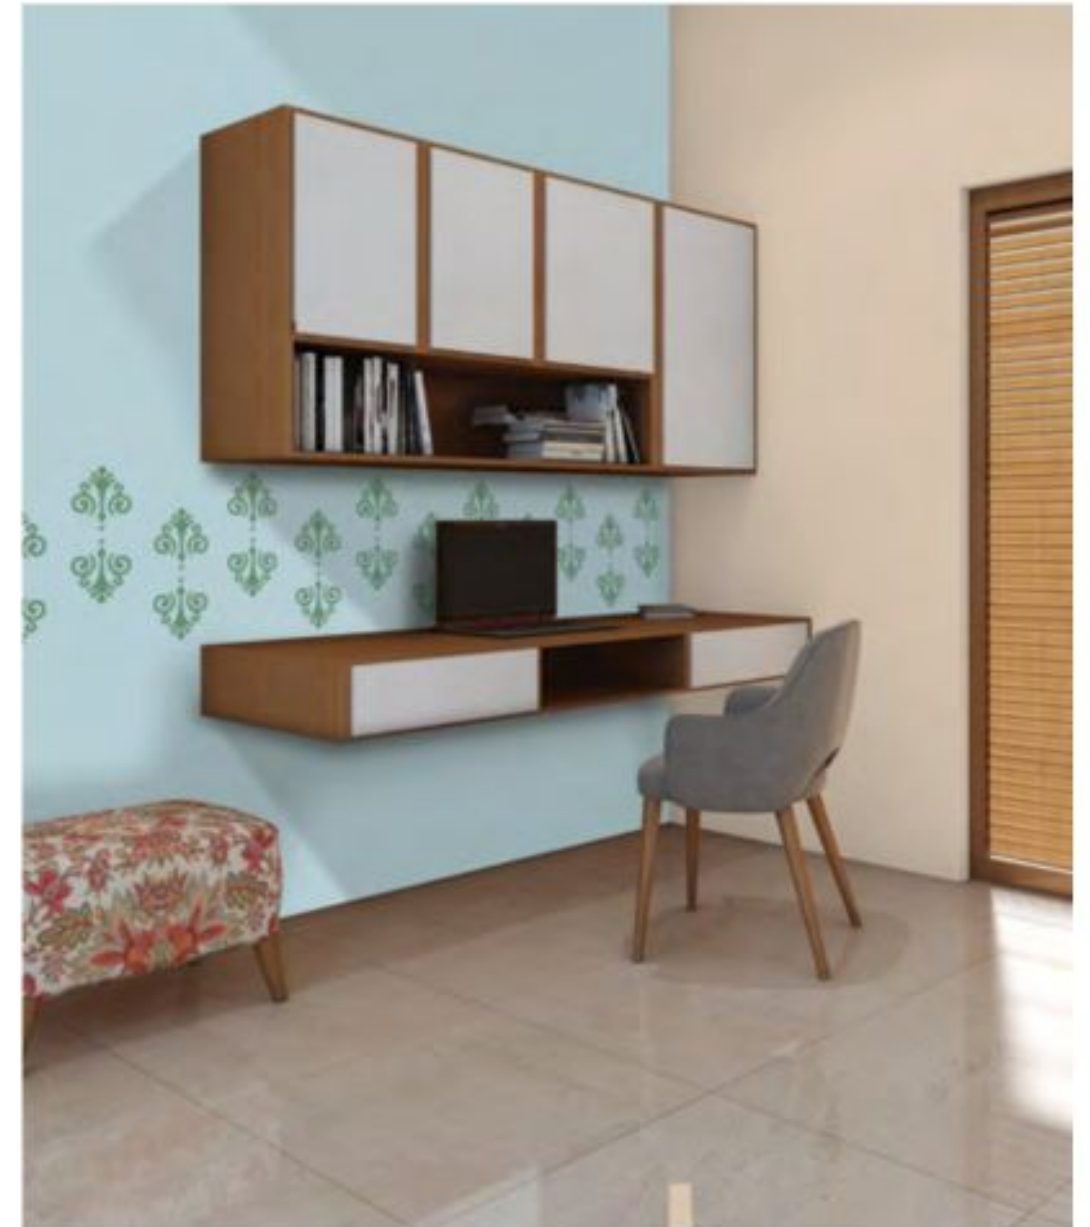

Wall Colour

K156 Ethereal Sage N
 Wall colour ①

7228 Winter Morn
 Wall colour ②

Wall Colour

K259 Subtle Mauve N
 Wall colour ①

L160 Soft Silk
 Wall colour ②

Wall Colour

7386 Blank Slate
 Wall colour ①