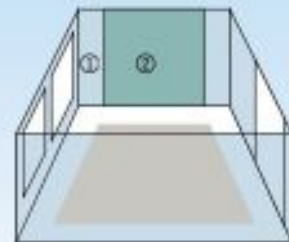

Teals and in-betweens

Paint the adjacent wall in a green or blue to boost or quieten the vivacity of of a teal coloured wall. Lilac on the other hand, can have a rejuvenating effect.

Wall Colour

Wall Colour

Wall Colour

Wall Colour