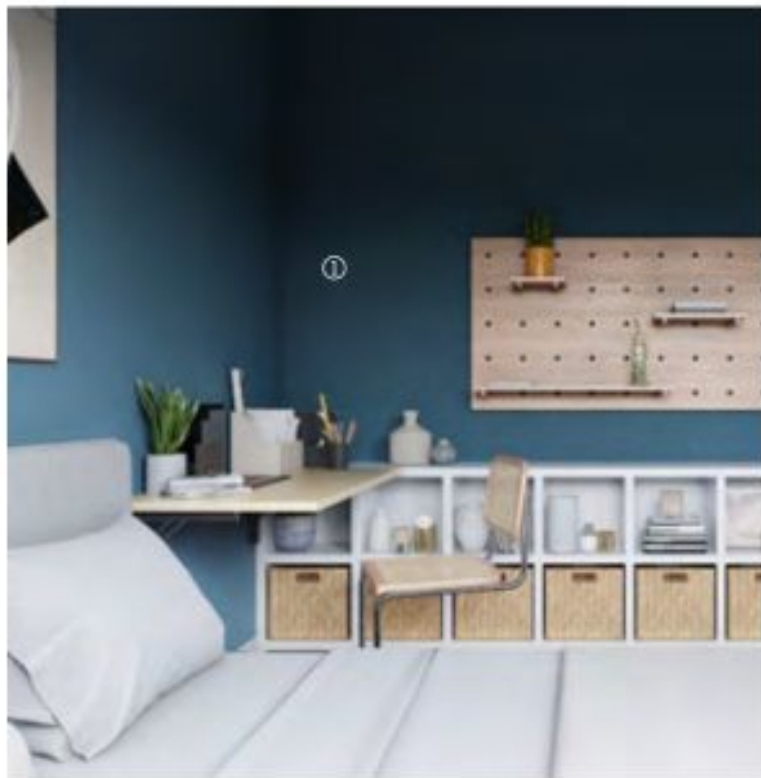

WALLFASHION STENCILS

Folk Floral

Code: 1032F432122
 Stencil Size:
 1ft x 1ft | 4 pieces
 Design Size
 10.71 in (H) x 10.71 in (W)

Stencil Colour

L102 Milky Way

PEACEFULLY, WORKING FROM HOME

Cool colours are often the perfect backdrop for pockets of silence and introspection like the work-from-home bedroom shown here. For the latest in colour, decor and styling trends, check out the *ColourNext Decor Directions book*.