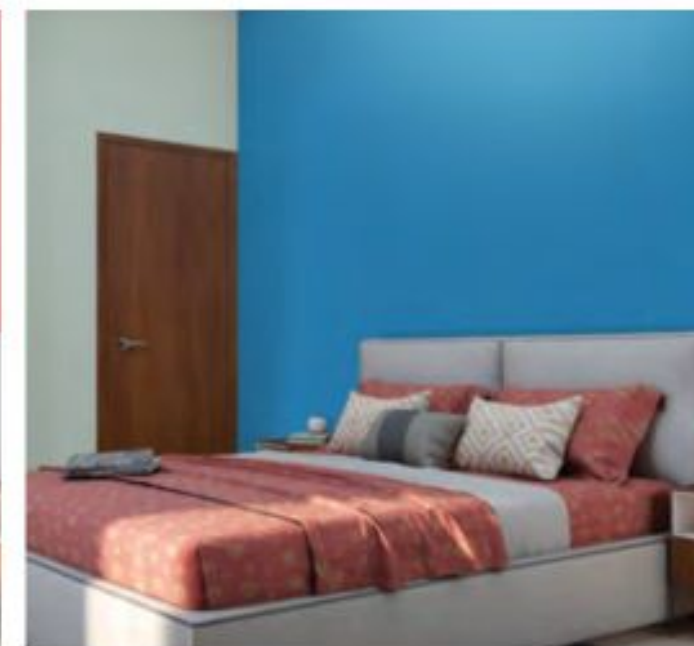

Wall Colour

L126 Sugared Nut
Wall colour ①

X109 Mango Mood
Wall colour ②

Wall Colour

684 Crusade N
Wall colour ①

X176 Konkani Green I
Wall colour ②

Mind the accents

Use stark contrasts to tell a story or a single accent colour to become the dominant wall of the room.