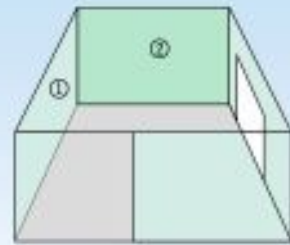

Royale Play Herringbone

BASE COAT
Royale Luxury Emulsion
8251 October Sky

TOP COAT
Royale Play
6129 Pilgrim

Wall Colour

7460 Crystal River
Wall colour ①

7610 Land's End
Wall colour ②

Wall Colour

7051 Reverie
Wall colour ①