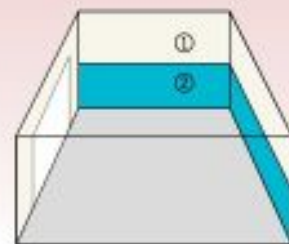

Wall Colour

Wall Colour

Wall Colour

WALLFASHION STENCILS

Rich Tapestry

Code: 10322260122
Stencil Size:
2ft x 2ft | 2 pieces
Design Size
21.53 in (H) x 15.16 in (W)

Stencil Colour