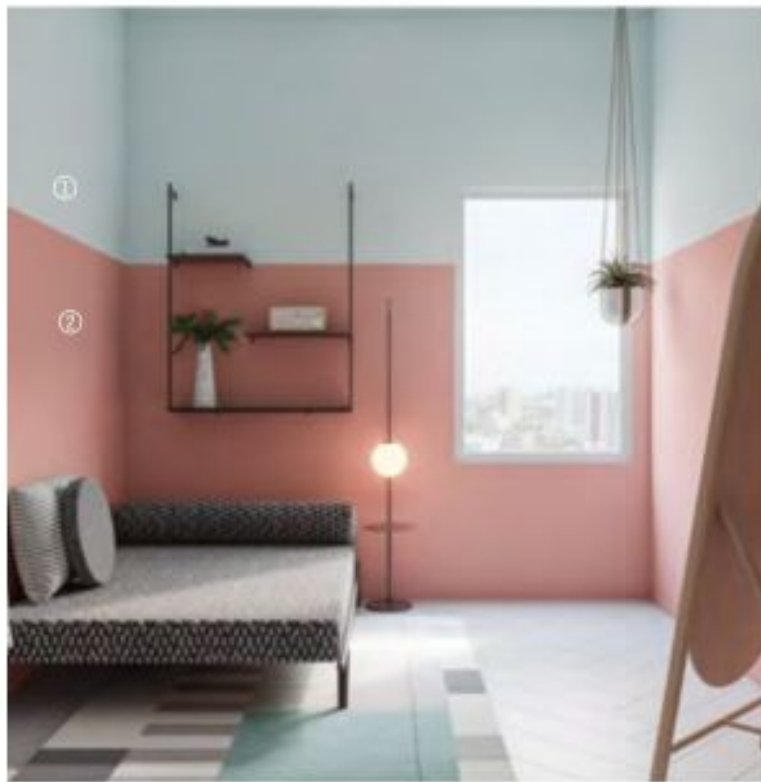

FRESH COZY PASTELS

Pastels paired with sleek decor and metallic embellishments feel luxe yet comforting. For more ideas on how to use pastels innovatively, check out our *ColourNext Decor Directions book*.

SCAN THIS QR CODE TO DOWNLOAD YOUR FREE COLOURNEXT
LOOKBOOK OR VISIT [COLOURNEXT.ASIANPAINTS.COM](https://www.colournext.asianpaints.com)