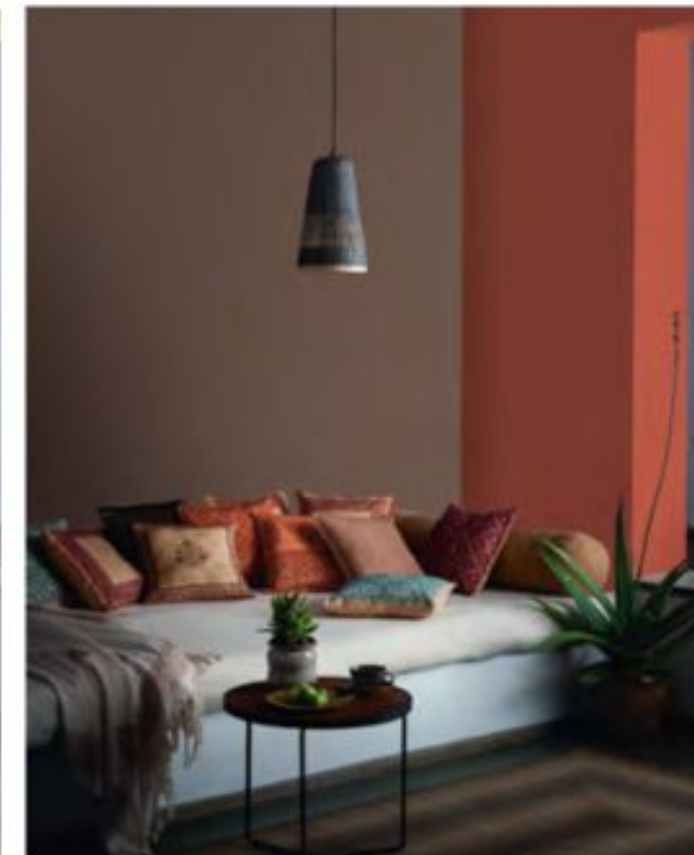

Lush colours
for luxurious spaces.

Dense. Absorbing. Midnight Sky.
Blood-red Rubies. Emerald Greens.
Mesmerising colours.
Like a classic beauty.

Absorbing colours add depth to a space. Add texture to the wall, colourful fabrics and potted greens to layer the experience.