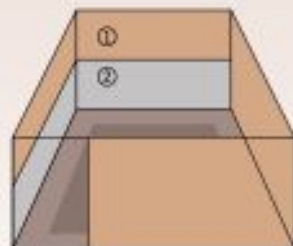

Wall Colour

Wall Colour

Wall Colour

Royale Play Dune Drizzle

BASE COAT
Apcolite Premium Emulsion
0908 White

TOP COAT
Royale Play Dune
M011 Dune Medallion